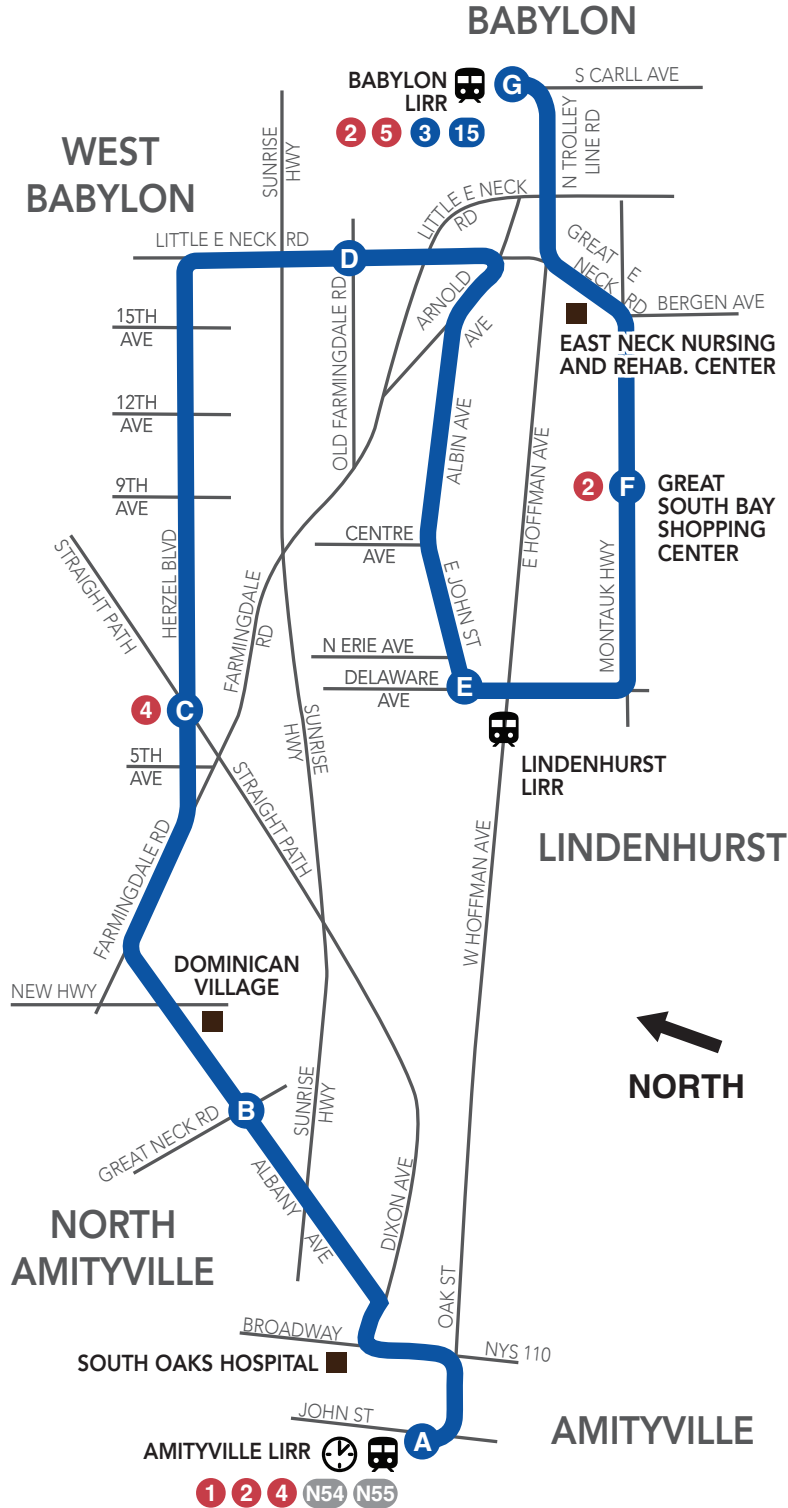

10

**Amityville
LIRR to
Babylon LIRR**

Every 60 Minutes
Every Day

- Amityville LIRR**
- North Amityville**
- Dominican Village**
- North Lindenhurst**
- West Babylon**
- Lindenhurst LIRR**
- Great South Bay Shopping Center**
- Babylon LIRR**

Weekdays	Weekends and Holidays
Every 60 Minutes	Every 60 Minutes

10 Amityville LIRR to Babylon LIRR ROUTE MAP

*Schematic map.
Not to scale.*

**Timed transfers may not be available to all routes.*

WEEKDAYS
Eastbound

Towards Babylon
LIRR

	Amityville LIRR	North Amityville Albany Ave / Great Neck Rd	West Babylon Herzel Blvd / Straight Path	West Babylon Little E Neck Rd / Old Farmingdale Rd	Lindenhurst E John St / N Delaware Ave	Babylon Great South Bay Shopping Center	Babylon LIRR
	A	B	C	D	E	F	G
5:05	5:13	5:24	5:34	5:43	5:50	5:59	
6:05	6:13	6:24	6:34	6:43	6:50	6:59	
7:05	7:13	7:24	7:34	7:43	7:50	7:59	
8:05	8:13	8:24	8:34	8:43	8:50	8:59	
9:02	9:10	9:21	9:31	9:42	9:49	9:59	
10:02	10:10	10:21	10:31	10:42	10:49	10:59	
11:02	11:10	11:21	11:31	11:42	11:49	11:59	
12:02	12:10	12:21	12:31	12:42	12:49	12:59	
1:02	1:10	1:21	1:31	1:42	1:49	1:59	
2:02	2:10	2:21	2:31	2:42	2:49	2:59	
3:02	3:11	3:23	3:33	3:44	3:51	4:01	
4:02	4:11	4:23	4:33	4:44	4:51	5:01	
5:02	5:11	5:23	5:33	5:44	5:51	6:01	
6:02	6:11	6:23	6:33	6:44	6:51	7:01	
7:08	7:17	7:29	7:39	7:48	7:55	8:04	
8:08	8:17	8:29	8:39	8:48	8:55	9:04	
9:08	9:17	9:29	9:39	9:48	9:55	10:04	
10:08	10:17	10:29	10:39	10:48	10:55	11:04	

PM times are in **BOLD TEXT**.

WEEKENDS Eastbound

Towards Babylon
LIRR

Amityville LIRR	North Amityville Albany Ave / Great Neck Rd	West Babylon Herzel Blvd / Straight Path	West Babylon Little E Neck Rd / Old Farmingdale Rd	Lindenhurst E John St / N Delaware Ave	Babylon Great South Bay Shopping Center	Babylon LIRR
A	B	C	D	E	F	G