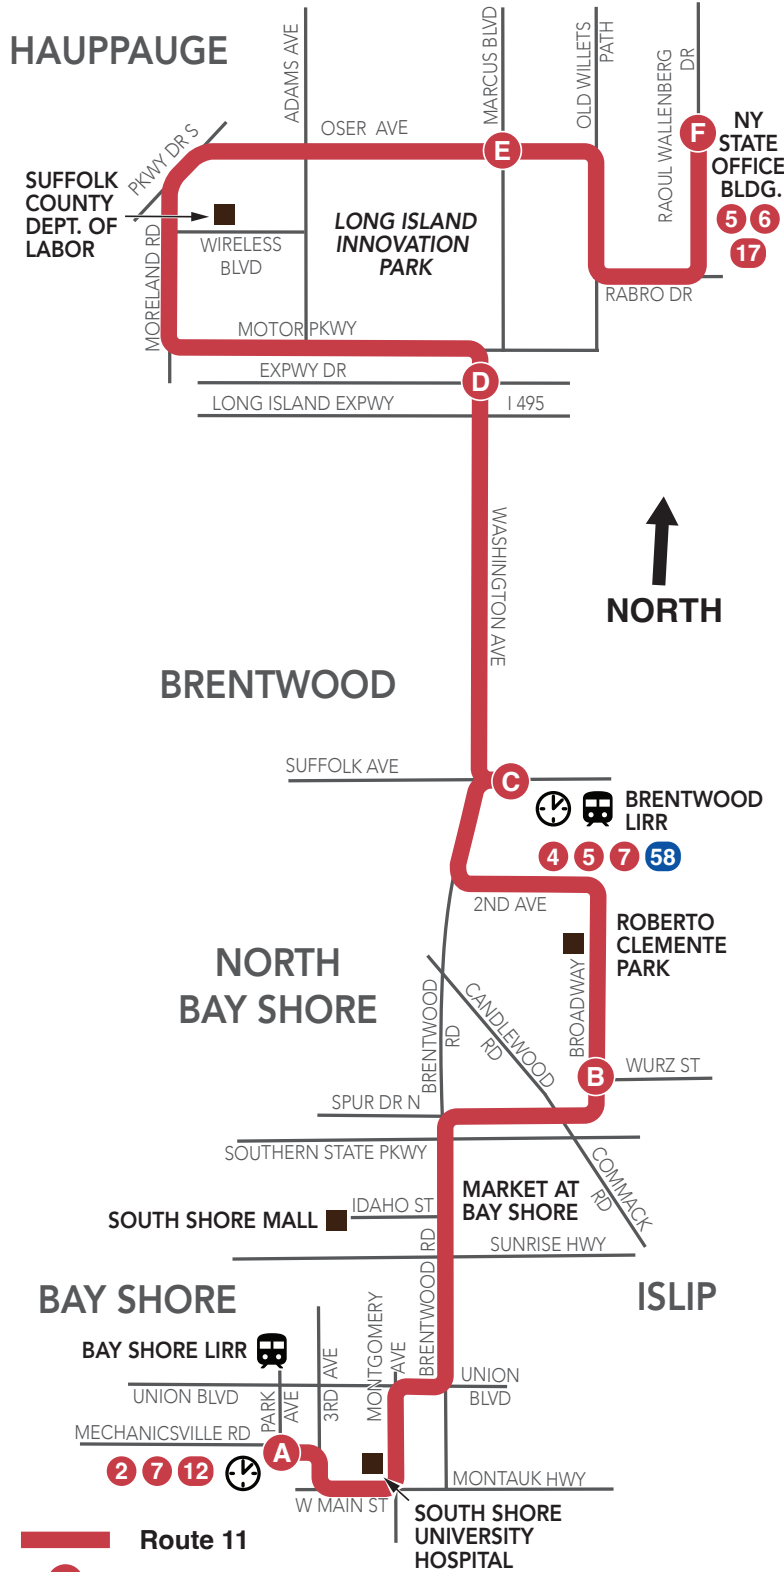

11

Bay Shore to Hauppauge

Every 30 Minutes
On Weekdays

Bay Shore

South Shore University Hospital

Market at Bay Shore

North Bay Shore

Brentwood - Roberto Clemente Park

11 Bay Shore to Hauppauge

ROUTE MAP

Schematic map.
Not to scale.
*Timed transfers may not be available to all routes.

WEEKDAYS
Northbound

Towards Hauppauge

Bay Shore Mechanicsville Rd / Park Ave	Brentwood Broadway / Wurz St	Brentwood LIRR	Hauppauge Washington Ave / Expwy Dr N	Hauppauge Oser Ave / Marcus Blvd	Hauppauge NY State Office Bldg
 A	B	 C	D	E	F
5:00	5:16	5:30	5:39	5:52	6:02
5:30	5:46	6:00	6:09	6:22	6:32
6:00	6:16	6:30	6:39	6:52	7:02
6:30	6:46	7:00	7:09	7:22	7:32
7:00	7:16	7:30	7:39	7:52	8:02
7:30	7:46	8:00	8:09	8:22	8:32
8:00	8:16	8:30	8:39	8:52	9:02
8:30	8:46	9:00	9:09	9:22	9:32
9:00	9:15	9:30	9:39	9:52	10:02
9:30	9:45	10:00	10:09	10:22	10:32
10:00	10:15	10:30	10:39	10:52	11:02
10:30	10:45	11:00	11:09	11:22	11:32
11:00	11:15	11:30	11:39	11:52	12:02
11:30	11:45	12:00	12:09	12:22	12:32
12:00	12:15	12:30	12:39	12:52	1:02
12:30	12:45	1:00	1:09	1:22	1:32
1:00	1:15	1:30	1:39	1:52	2:02
1:30	1:45	2:00	2:09	2:22	2:32
2:00	2:15	2:30	2:39	2:52	3:02
2:30	2:45	3:00	3:09	3:22	3:32
3:00	3:15	3:30	3:39	3:52	4:02
3:30	3:46	4:00	4:08	4:21	4:30
4:00	4:16	4:30	4:38	4:51	5:00
4:30	4:46	5:00	5:08	5:21	5:30
5:00	5:16	5:30	5:38	5:51	6:00
5:30	5:46	6:00	6:08	6:21	6:30
6:00	6:16	6:30	6:38	6:51	7:00
6:30	6:45	7:05	7:12	7:23	7:31
7:30	7:45	8:05	8:12	8:23	8:31
8:30	8:45	9:05	9:12	9:23	9:31
9:30	9:45	10:05	10:12	10:23	10:31

PM times are in **BOLD TEXT**.

WEEKENDS Northbound

Towards Hauppauge

Bay Shore Mechanicsville Rd / Park Ave	Brentwood Broadway / Wurz St	Brentwood LIRR	Hauppauge Washington Ave / Expwy Dr N	Hauppauge Oser Ave / Marcus Blvd	Hauppauge NY State Office Bldg
 A	B	 C	D	E	F