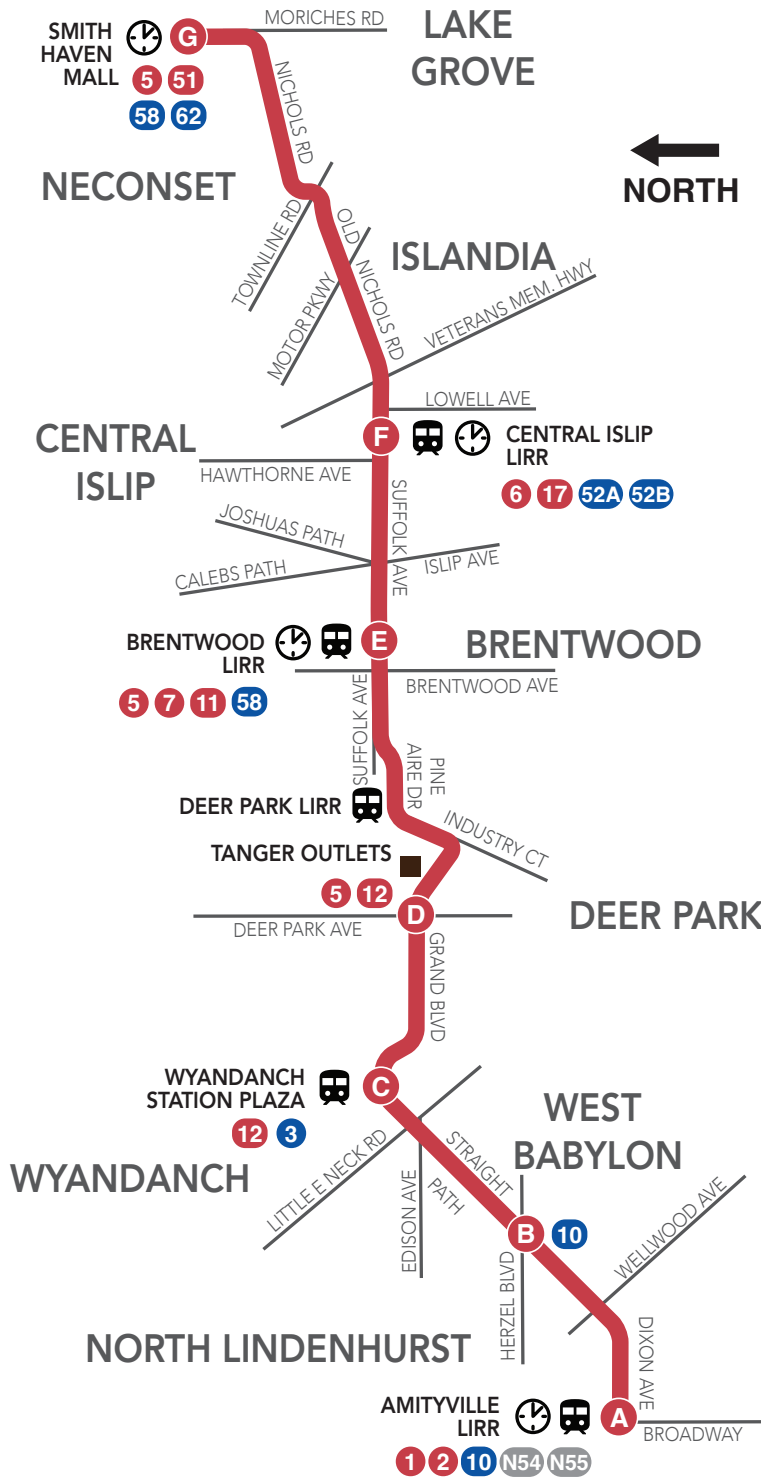

4

**Amityville
LIRR to Smith
Haven Mall**

Every 30 Minutes
On Weekdays

- Amityville LIRR**
- North Lindenhurst**
- West Babylon**
- Wyandanch - Station Plaza**
- Deer Park - Tanger Outlets**
- Brentwood LIRR**
- Central Islip LIRR**
- Islandia**
- Smith Haven Mall**

Weekdays
Every 30 Minutes
Before 6pm
Every 60 Minutes
After 6 pm

**Weekends and
Holidays**
Every 60 Minutes

4

Amityville LIRR to Smith Haven Mall

ROUTE MAP

- █ Route 4
- A Timepoint
- Timed Transfer Location*
- 1 3 N55 Available Transfers
- LIRR Station
- Point of Interest

AMITYVILLE

Schematic map.
Not to scale.

*Timed transfers may not be available to all routes.

WEEKDAYS
Eastbound

**Towards Smith Haven
Mall**

Amityville LIRR	West Babylon Straight Path / Herzel Blvd	Wyandanch Station Plaza	Deer Park Grand Blvd / Deer Park Ave	Brentwood LIRR	Central Islip LIRR	Lake Grove Smith Haven Mall
A	B	C	D	E	F	G
5:03	5:21	5:30	5:37	6:05	6:19	6:42
5:33	5:51	6:00	6:07	6:35	6:49	7:12
6:03	6:21	6:30	6:37	7:05	7:19	7:42
6:33	6:51	7:00	7:07	7:35	7:49	8:12
7:03	7:21	7:30	7:37	8:05	8:19	8:42
7:33	7:51	8:00	8:07	8:35	8:49	9:12
8:03	8:21	8:30	8:37	9:05	9:19	9:42
8:33	8:51	9:00	9:07	9:35	9:49	10:12
9:03	9:20	9:28	9:36	10:05	10:19	10:42
9:33	9:50	9:58	10:06	10:35	10:49	11:12
10:03	10:20	10:28	10:36	11:05	11:19	11:42
10:33	10:50	10:58	11:06	11:35	11:49	12:12
11:03	11:20	11:28	11:36	12:05	12:19	12:42
11:33	11:50	11:58	12:06	12:35	12:49	1:12
12:03	12:20	12:28	12:36	1:05	1:19	1:42
12:33	12:50	12:58	1:06	1:35	1:49	2:12
1:03	1:20	1:28	1:36	2:05	2:19	2:42
1:33	1:50	1:58	2:06	2:35	2:49	3:12
2:03	2:20	2:28	2:36	3:05	3:19	3:42
2:33	2:50	2:58	3:06	3:35	3:49	4:12
3:00	3:18	3:27	3:34	4:04	4:17	4:41
3:30	3:48	3:57	4:04	4:34	4:47	5:11
4:00	4:18	4:27	4:34	5:04	5:17	5:41
4:30	4:48	4:57	5:04	5:34	5:47	6:11
5:00	5:18	5:27	5:34	6:04	6:17	6:41
5:30	5:48	5:57	6:04	6:34	6:47	7:11
6:05	6:20	6:28	6:34	7:04	7:18	7:38
7:09	7:24	7:32	7:38	8:03	8:17	8:37
8:04	8:19	8:27	8:33	9:03	9:17	9:37
9:04	9:19	9:27	9:33	10:03	10:17	10:37