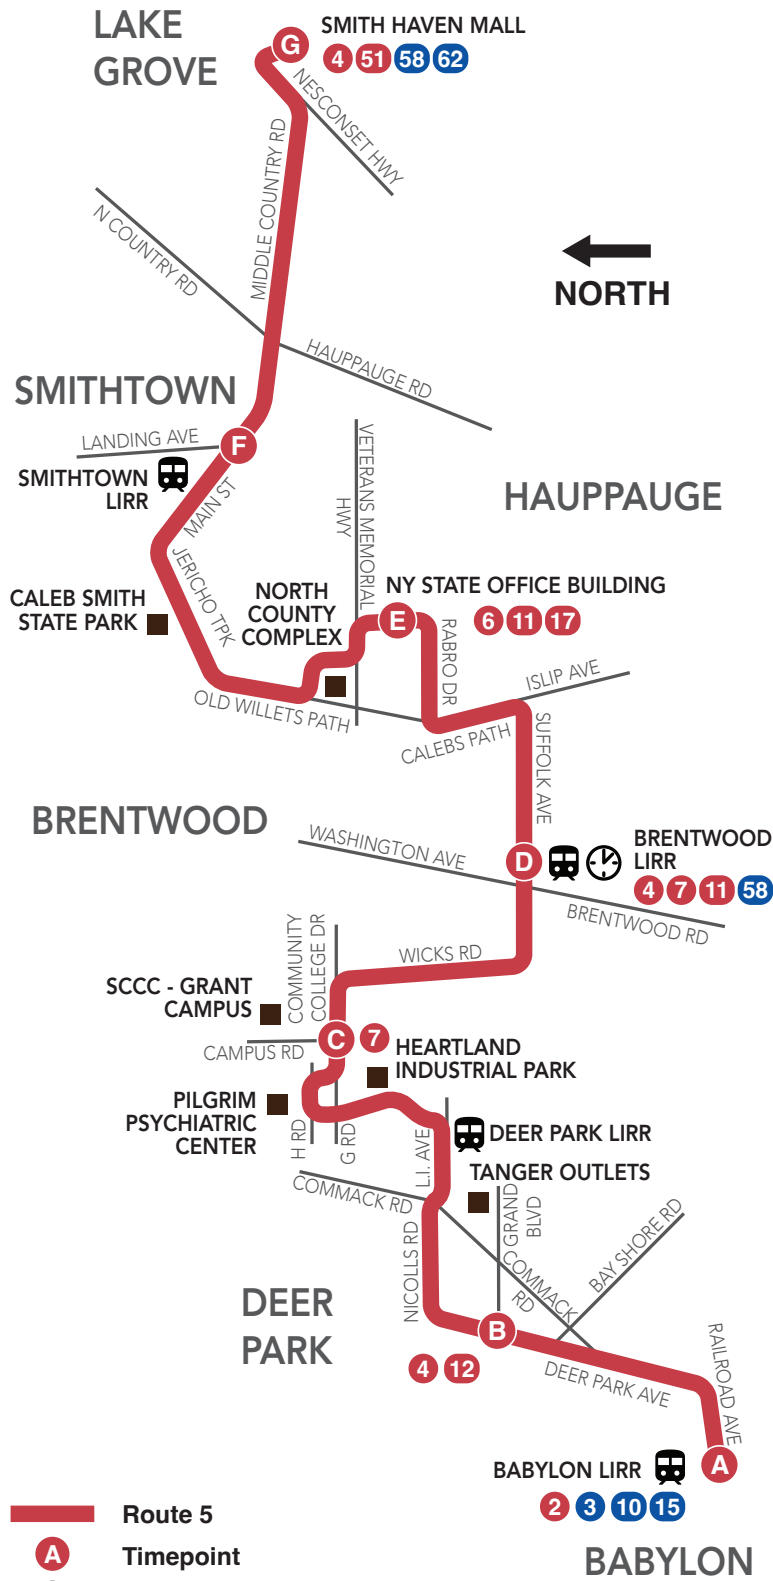

5

**Babylon LIRR
to Smith
Haven Mall**

Every 30 Minutes
On Weekdays

- Babylon LIRR**
- North Babylon**
- Deer Park**
- Heartland Industrial Park**
- SCCC - Grant Campus**
- Brentwood LIRR**
- Hauppauge - NYS Office Building,
North County Complex**
- Smithtown**
- Smith Haven Mall**

Weekdays
Every 30 Minutes
Before 6 pm
Every 60 Minutes
After 6 pm

**Weekends and
Holidays**
Every 60 Minutes

5

Babylon LIRR to Smith Haven Mall

ROUTE MAP

*Schematic map. Not to scale.
Timed transfers may not be available to all routes.

WEEKDAYS
Northbound

**Towards Smith Haven
Mall**

Babylon LIRR	Deer Park Deer Park Ave / Grand Blvd	Brentwood Community College Dr / Campus Rd	Brentwood LIRR	Hauppauge NY State Office Bldg	Smithtown E Main St / Landing Ave	Lake Grove Smith Haven Mall
A	B	C	 D	E	F	G
5:09	5:23	5:48	6:03	6:18	6:30	6:46
5:39	5:53	6:18	6:33	6:48	7:00	7:16
6:09	6:23	6:48	7:03	7:18	7:30	7:46
6:39	6:53	7:18	7:33	7:48	8:00	8:16
7:09	7:23	7:48	8:03	8:18	8:30	8:46
7:39	7:53	8:18	8:33	8:48	9:00	9:16
8:09	8:23	8:48	9:03	9:18	9:30	9:46
8:39	8:53	9:18	9:33	9:48	10:00	10:16
9:04	9:20	9:47	10:03	10:19	10:32	10:47
9:34	9:50	10:17	10:33	10:49	11:02	11:17
10:04	10:20	10:47	11:03	11:19	11:32	11:47
10:34	10:50	11:17	11:33	11:49	12:02	12:17
11:04	11:20	11:47	12:03	12:19	12:32	12:47
11:34	11:50	12:17	12:33	12:49	1:02	1:17
12:04	12:20	12:47	1:03	1:19	1:32	1:47
12:34	12:50	1:17	1:33	1:49	2:02	2:17
1:04	1:20	1:47	2:03	2:19	2:32	2:47
1:34	1:50	2:17	2:33	2:49	3:02	3:17
2:04	2:20	2:47	3:03	3:19	3:32	3:47
2:34	2:50	3:17	3:33	3:49	4:02	4:17
2:58	3:15	3:46	4:04	4:21	4:35	4:51
3:28	3:45	4:16	4:34	4:51	5:05	5:21
3:58	4:15	4:46	5:04	5:21	5:35	5:51
4:28	4:45	5:16	5:34	5:51	6:05	6:21
4:58	5:15	5:46	6:04	6:21	6:35	6:51
5:28	5:45	6:16	6:34	6:51	7:05	7:21
6:36	6:52	7:17	7:32	7:49	8:00	8:15
7:06	7:22	7:47	8:02	8:19	8:30	8:45
8:06	8:22	8:47	9:02	9:19	9:30	9:45
9:06	9:22	9:47	10:02	10:19	10:30	10:45