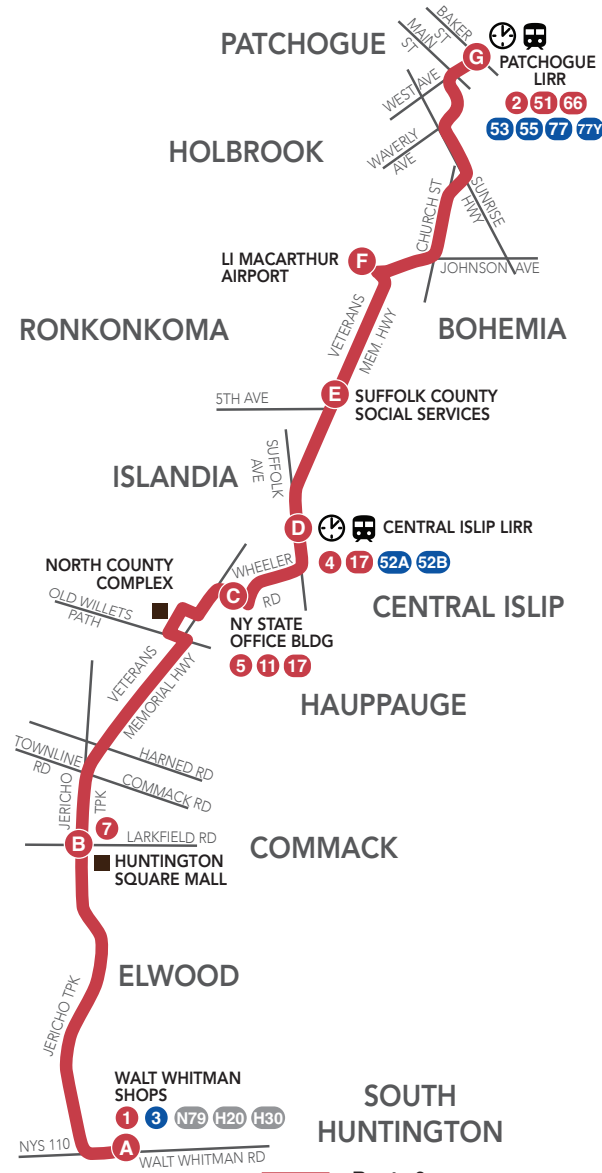

← Información
en español

6

Walt Whitman Shops to Patchogue LIRR

Every 30 Minutes
On Weekdays

- Walt Whitman Shops
- Huntington Square Mall
- Hauppauge - N. County Complex
- Hauppauge - NYS Office Building
- Central Islip LIRR
- Ronkonkoma
- MacArthur Airport
- Holbrook
- Patchogue LIRR

WEEKDAYS Eastbound

Towards Patchogue LIRR

WEEKDAYS Westbound

Towards Walt Whitman Shops

WEEKENDS Eastbound

Towards Patchogue LIRR

← NORTH

Schematic map. Not to scale.

*Timed transfers may not be available to all routes.

- A** Timepoint
- Timed Transfer Location*
- 2 3 H10** Available Transfers
- LIRR Station
- Point of Interest

Huntington Walt Whitman Shops	Commack E Jericho Tpk / Larkfield Rd	Hauppauge NY State Office Bldg	Central Islip LIRR	Bohemia Suffolk County Social Services	Ronkonkoma LI MacArthur Airport	Patchogue LIRR
A	B	C	D	E	F	G
4:45	5:05	5:24	5:47	5:58	6:06	6:28
5:15	5:35	5:54	6:17	6:28	6:36	6:58
5:45	6:05	6:24	6:47	6:58	7:06	7:28
6:15	6:35	6:54	7:17	7:28	7:36	7:58
6:45	7:05	7:24	7:47	7:58	8:06	8:28
7:15	7:35	7:54	8:17	8:28	8:36	8:58
7:45	8:05	8:24	8:47	8:58	9:06	9:28
8:15	8:35	8:54	9:17	9:28	9:36	9:58
8:46	9:06	9:26	9:47	9:58	10:06	10:28
9:16	9:36	9:56	10:17	10:28	10:36	10:58
9:46	10:06	10:26	10:47	10:58	11:06	11:28
10:16	10:36	10:56	11:17	11:28	11:36	11:58
10:46	11:06	11:26	11:47	11:58	12:06	12:28
11:16	11:36	11:56	12:17	12:28	12:36	12:58
11:46	12:06	12:26	12:47	12:58	1:06	1:28
12:16	12:36	12:56	1:17	1:28	1:36	1:58
12:46	1:06	1:26	1:47	1:58	2:06	2:28
1:16	1:36	1:56	2:17	2:28	2:36	2:58
1:46	2:06	2:26	2:47	2:58	3:06	3:28
2:16	2:36	2:56	3:17	3:28	3:36	3:58
2:43	3:04	3:25	3:46	3:57	4:06	4:29
3:13	3:34	3:55	4:16	4:27	4:36	4:59
3:43	4:04	4:25	4:46	4:57	5:06	5:29
4:13	4:34	4:55	5:16	5:27	5:36	5:59
4:43	5:04	5:25	5:46	5:57	6:06	6:29
5:13	5:34	5:55	6:16	6:27	6:36	6:59
5:43	6:04	6:25	6:46	6:57	7:06	7:29
6:50	7:09	7:27	7:48	7:57	8:04	8:25
7:50	8:09	8:27	8:48	8:57	9:04	9:25
8:50	9:09	9:27	9:48	9:57	10:04	10:25
9:50	10:09	10:27	10:48	10:57	11:04	11:25