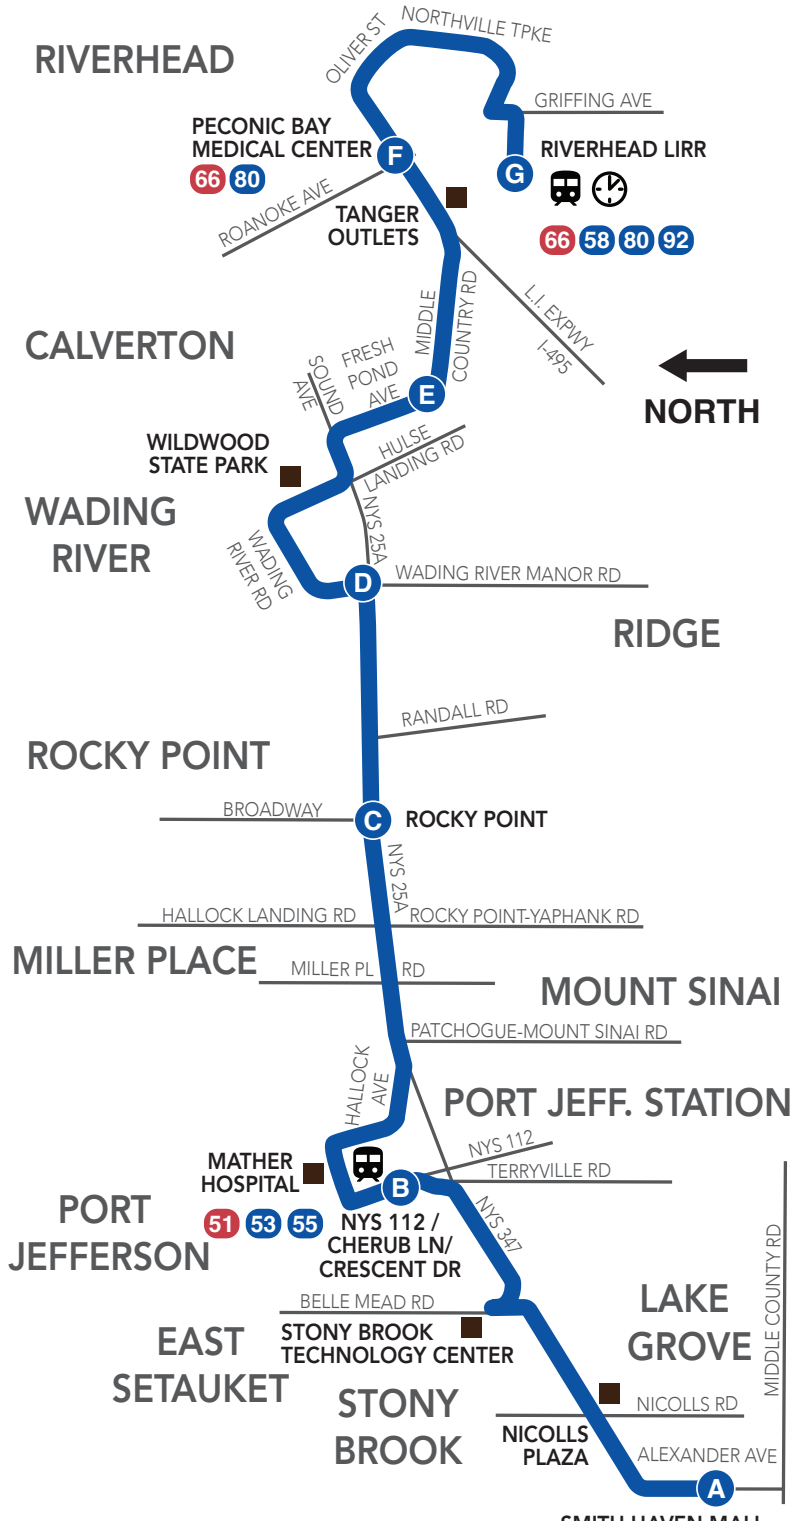

62 **Smith Haven
Mall to
Riverhead**

Every 60 Minutes
Every Day

- Smith Haven Mall**
- Stony Brook Technology Center**
- Port Jefferson Station**
- Mount Sinai**
- Rocky Point**
- Wading River - Wildwood State Park**
- Calverton**
- Peconic Bay Medical Center**
- Riverhead LIRR**

Weekdays	Weekends and Holidays
Every 60 Minutes	Every 60 Minutes

62 Smith Haven Mall to ROUTE MAP

Riverhead LIRR

- Route 62
- Timepoint
- Timed Transfer Location*
- Available Transfers
- LIRR Station
- Point of Interest

*Schematic map.
Not to scale.
*Timed transfers may not
be available to all routes.*

WEEKDAYS
Eastbound

Towards Riverhead
LIRR

	Lake Grove Smith Haven Mall	Port Jefferson Station NYS 112 / Crescent Dr	Rocky Point NYS 25A / Broadway	Wading River Wading River Manor Rd / NYS 25A	Calverton Middle Country Rd / Fresh Pond Ave	Riverhead Old Country Rd / Roanoke Ave	Riverhead LIRR
 A	B	C	D	E	F	 G	
5:22	5:49	6:10	6:21	6:33	6:43	6:50	
6:22	6:49	7:10	7:21	7:33	7:43	7:50	
7:22	7:49	8:10	8:21	8:33	8:43	8:50	
8:22	8:49	9:10	9:21	9:33	9:43	9:50	
9:18	9:46	10:09	10:20	10:33	10:43	10:50	
10:18	10:46	11:09	11:20	11:33	11:43	11:50	
11:18	11:46	12:09	12:20	12:33	12:43	12:50	
12:18	12:46	1:09	1:20	1:33	1:43	1:50	
1:18	1:46	2:09	2:20	2:33	2:43	2:50	
2:18	2:46	3:09	3:20	3:33	3:43	3:50	
3:18	3:48	4:11	4:22	4:35	4:45	4:52	
4:18	4:48	5:11	5:22	5:35	5:45	5:52	
5:18	5:48	6:11	6:22	6:35	6:45	6:52	
6:18	6:48	7:11	7:22	7:35	7:45	7:52	
7:18	7:48	8:11	8:22	8:35	8:45	8:52	
8:18	8:48	9:11	9:22	9:35	9:45	9:52	
9:18	9:48	10:11	10:22	10:35	10:45	10:52	

PM times are in **BOLD TEXT**.

WEEKENDS Eastbound

Towards Riverhead
LIRR

Lake Grove Smith Haven Mall	Port Jefferson Station NYS 112 / Crescent Dr	Rocky Point NYS 25A / Broadway	Wading River Wading River Manor Rd / NYS 25A	Calverton Middle Country Rd / Fresh Pond Ave	Riverhead Old Country Rd / Roanoke Ave	Riverhead LIRR
A	B	C	D	E	F	G