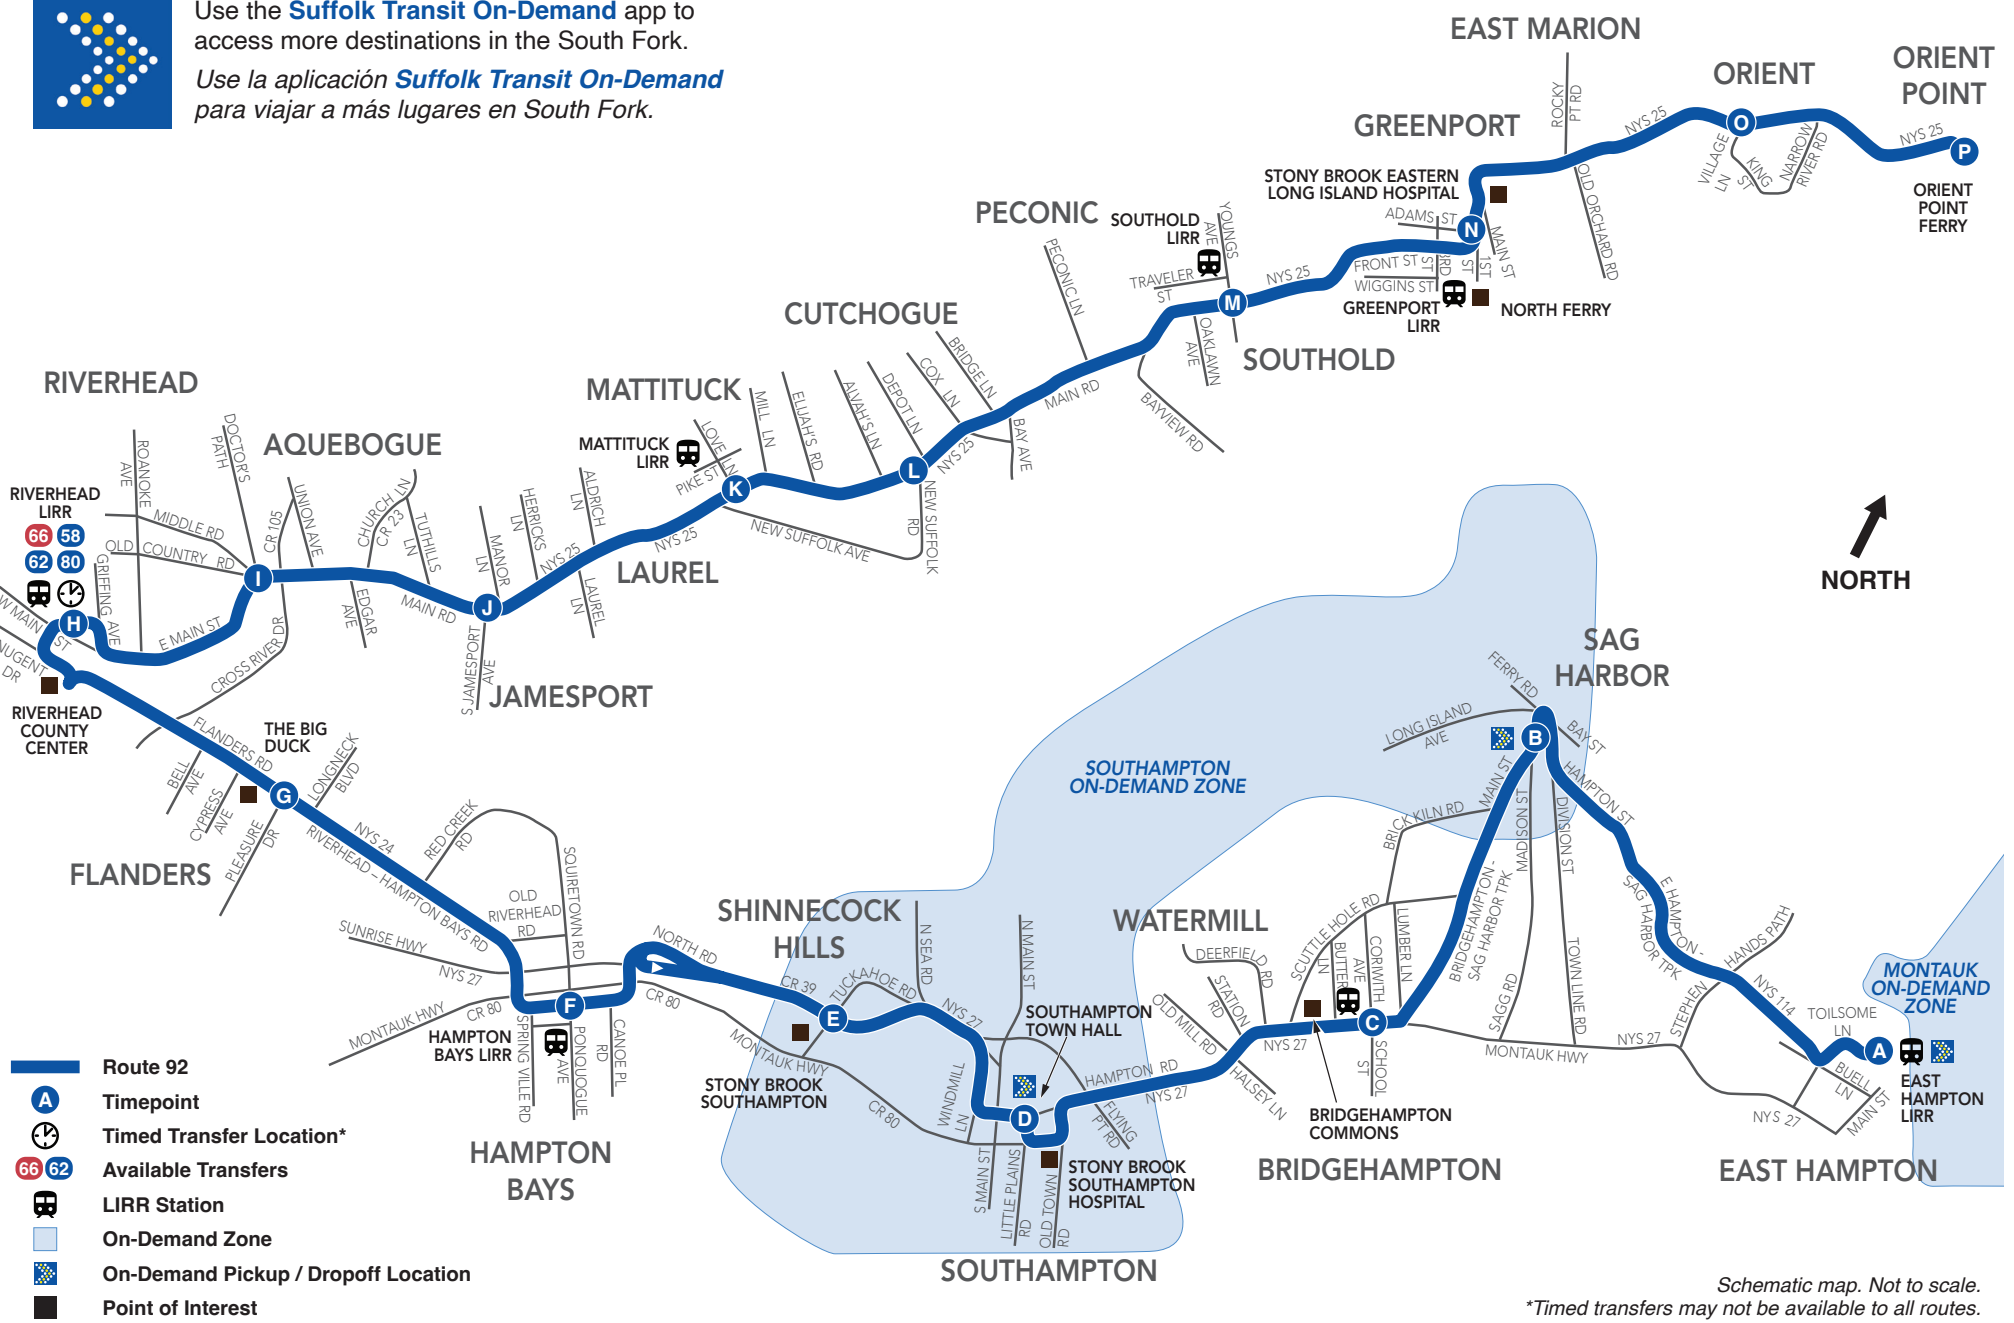

Use the **Suffolk Transit On-Demand** app to access more destinations in the South Fork.
 Use la aplicación **Suffolk Transit On-Demand** para viajar a más lugares en South Fork.

Schematic map. Not to scale.
 *Timed transfers may not be available to all routes.

- Viaje a más lugares en South Fork. Reserve viajes en su celular con la aplicación **Suffolk Transit On-Demand**.
- Pague sin efectivo con **Suffolk FastFare**, la aplicación de emisión de boletos móvil para Suffolk County Transit.

- Book rides straight from your phone to access more destinations in the South Fork using the **Suffolk Transit On-Demand** app.
- Go Cashless with **Suffolk FastFare**, the Mobile Ticketing App for Suffolk County Transit.

Information in English → ← Información en español

92 East Hampton LIRR to Orient Point Ferry

Summer Schedule Effective Oct 1, 2023 to Oct 31, 2023

- East Hampton LIRR
- Sag Harbor
- Bridgehampton
- Southampton
- Shinnecock Hills
- Hampton Bays
- Flanders
- Riverhead LIRR
- Jamesport
- Mattituck
- Southold
- Greenport
- Orient
- Orient Point Ferry