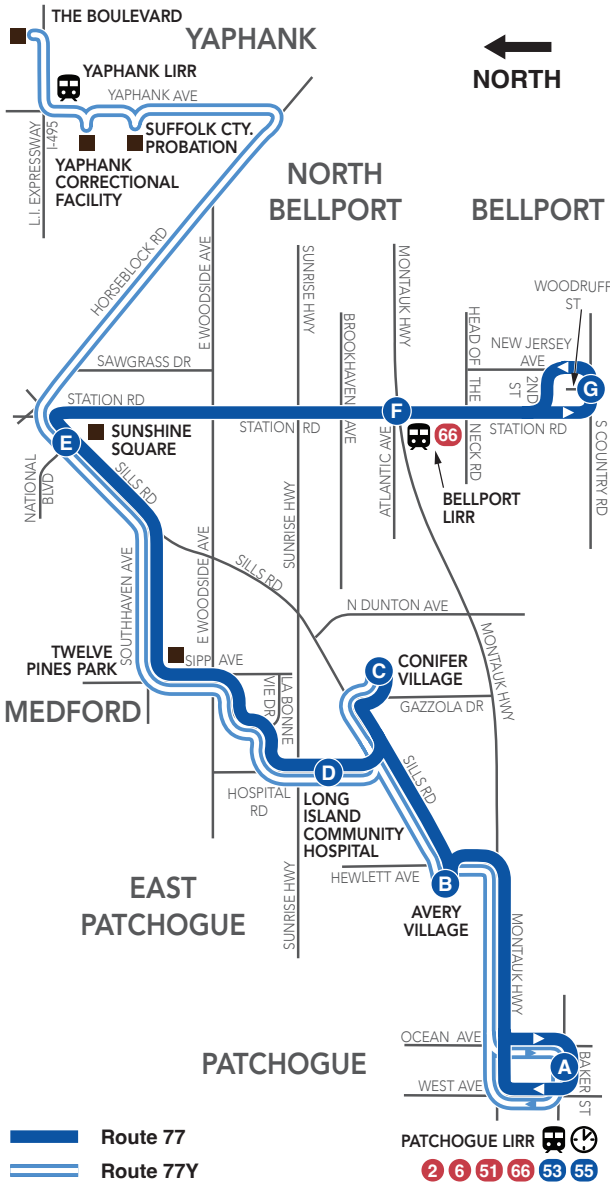

Weekdays

Every 60 Minutes

Additional service between Patchogue LIRR and Sunshine Square on **Route 77Y** during peak periods.

Weekends and Holidays

Every 60 Minutes

Check timetables in this brochure for exact schedules.

77 Patchogue LIRR to Bellport

ROUTE MAP

WEEKDAYS Eastbound

Towards Bellport

WEEKDAYS Westbound

Towards Patchogue LIRR

WEEKENDS Eastbound

Towards Bellport

- Route 77
- Route 77Y
- Timepoint
- Timed Transfer Location*
- Available Transfers
- LIRR Station
- Point of Interest

*Schematic map. Not to scale. *Timed transfers may not be available to all routes.*